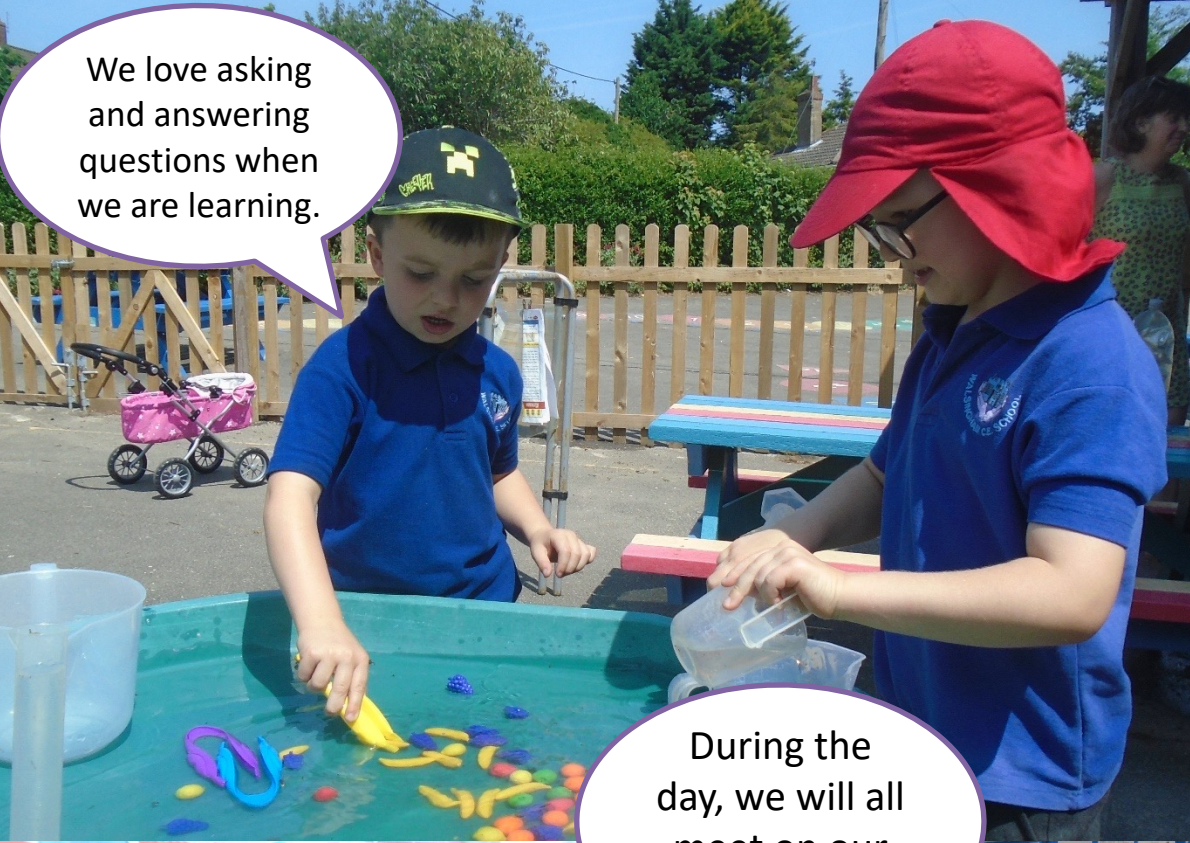

We love asking and answering questions when we are learning.